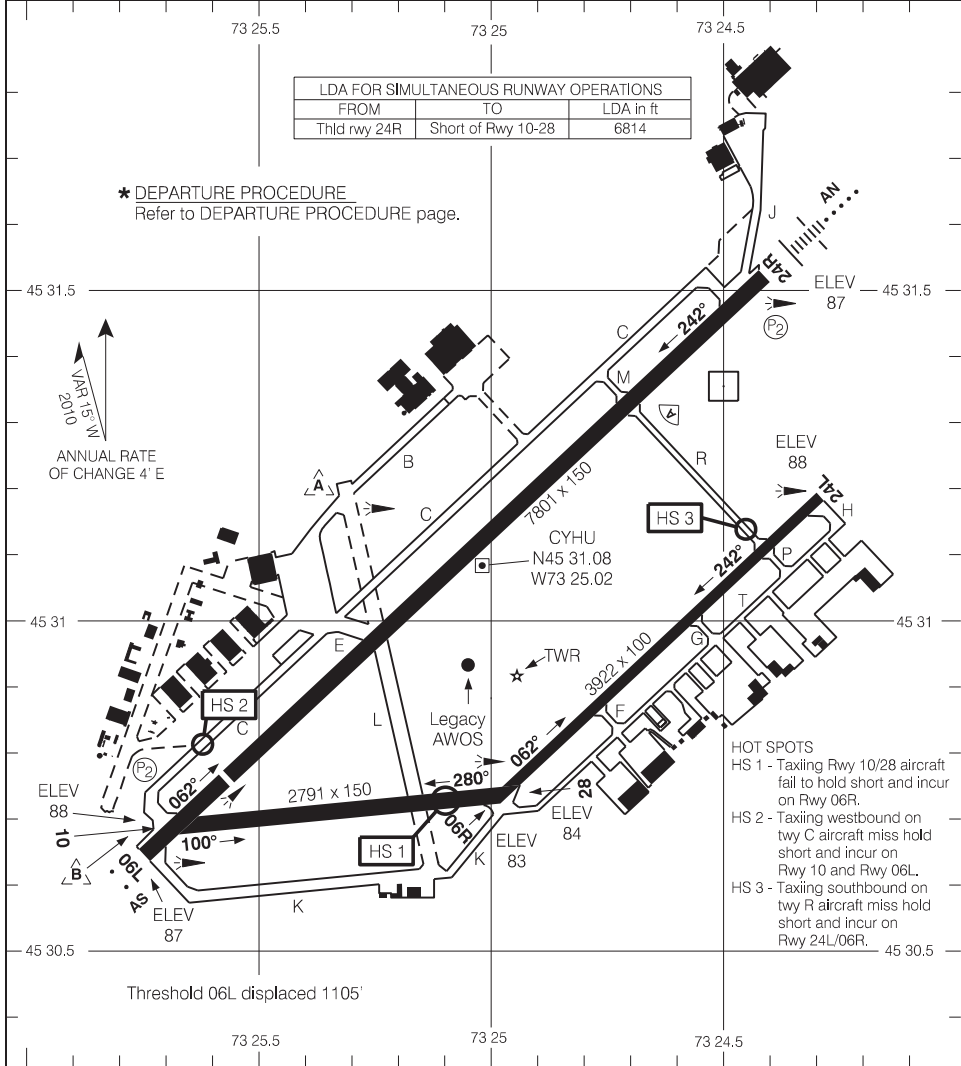

AERODROME CHART

● ATIS – 124.9 (En) 124.1 (Fr)	● GND – 126.4	● TWR – 118.4	● RADIO Rouyn – 118.4	TML Montreal – 125.15 268.3		
● AWOS – 124.9 (En) 124.1 (Fr)					● MF	
DECL DIST	06L	24R	06R	24L	10	28
TORA	7801	7801	3922	3922	2791	2791
TODA	7801	7801	3922	3922	2791	2791
ASDA	7801	7801	3922	3922	2791	2791
LDA	6696	7801	3922	3922	2791	2791

LDA FOR SIMULTANEOUS RUNWAY OPERATIONS		
FROM	TO	LDA in ft
Thld rwy 24R	Short of Rwy 10-28	6814

* DEPARTURE PROCEDURE
Refer to DEPARTURE PROCEDURE page.

TAKE-OFF MINIMA
Rwys 06L, 06R, 10, 24L, 24R and 28: *